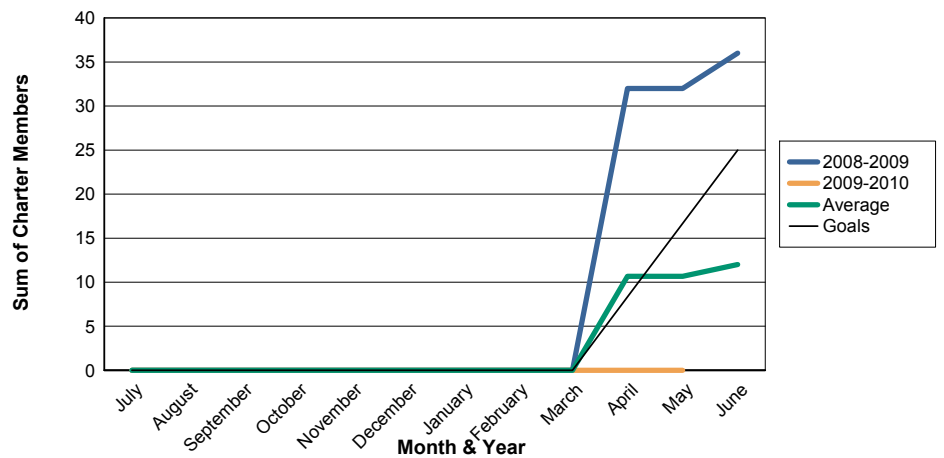

Sum of Charter Members/ Month & Year

For District 336 C