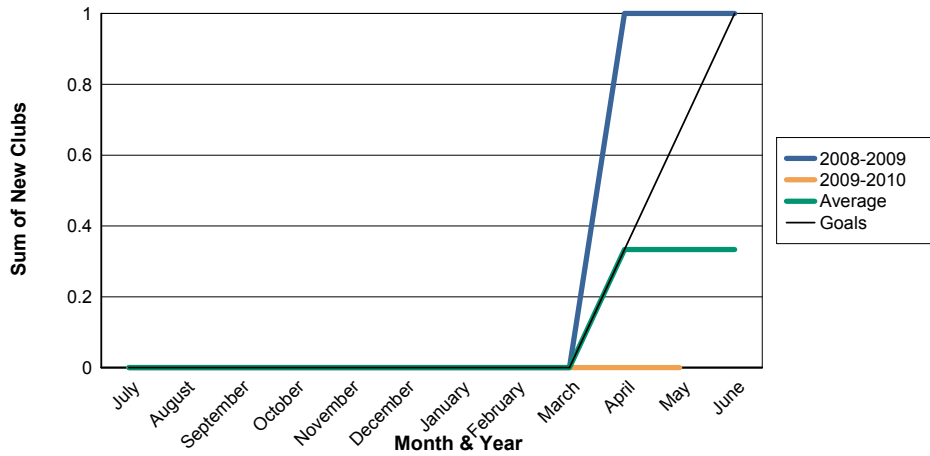

3 Year Comparisons for GMT Constitutional Area 5

By GMT District

As of May 2010

Sum of New Clubs/ Month & Year

For District 336 C

Sum of Dropped Clubs/ Month & Year

For District 336 C

Sum of Net Clubs/ Month & Year