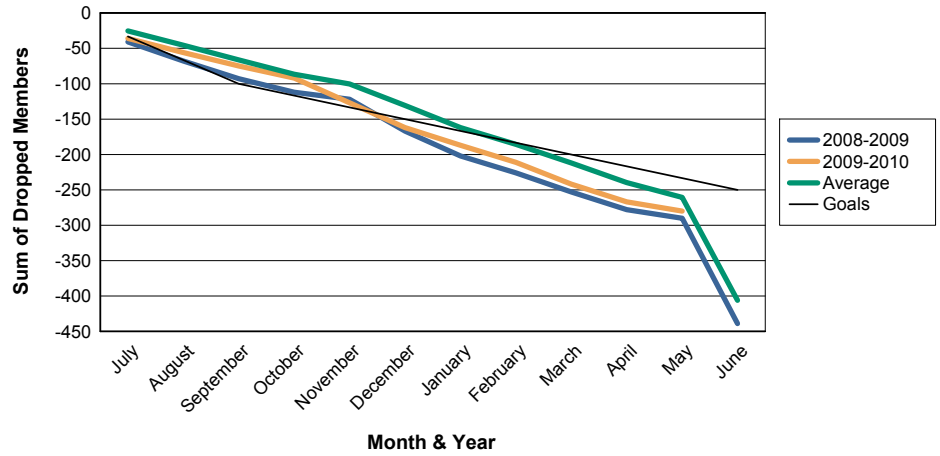

Sum of Dropped Members/ Month & Year

For District 336 C