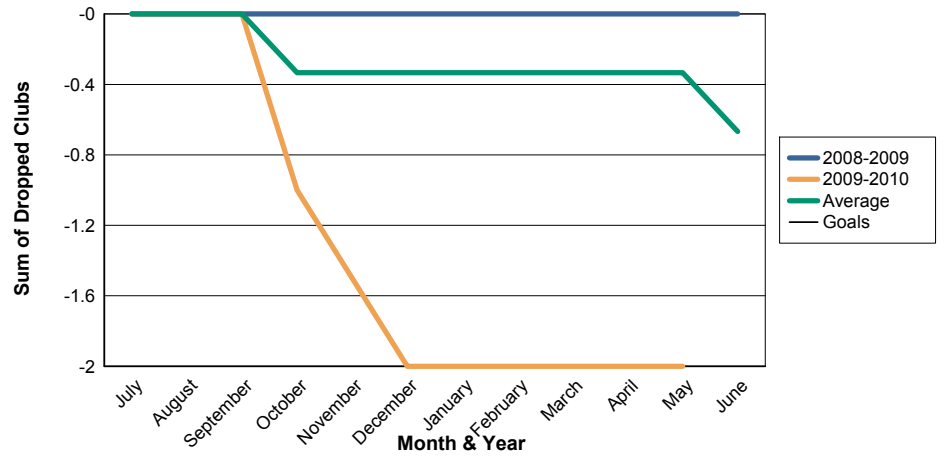

3 Year Comparisons for GMT Constitutional Area 5

By GMT District

As of May 2010

Sum of New Clubs/ Month & Year

For District 336 C

Sum of Dropped Clubs/ Month & Year

For District 336 C

Sum of Net Clubs/ Month & Year