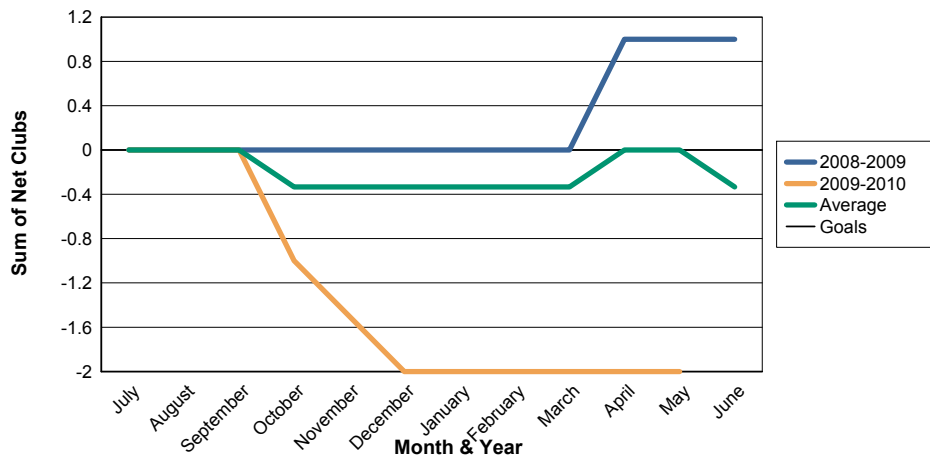

Sum of Net Clubs/ Month & Year

For District 336 C