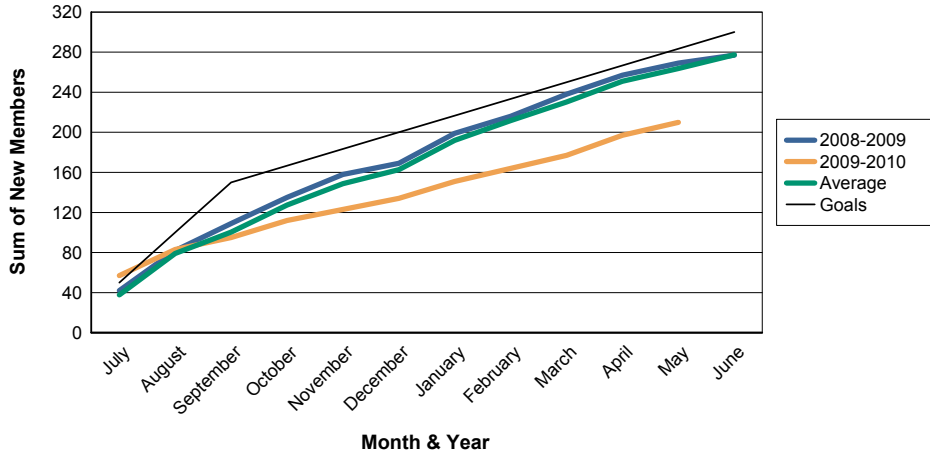

For District 336 C

Sum of Charter Members/ Month & Year

For District 336 C

3 Year Comparisons for GMT Constitutional Area 5

By GMT District

As of May 2010

Sum of New Members/ Month & Year

For District 336 C